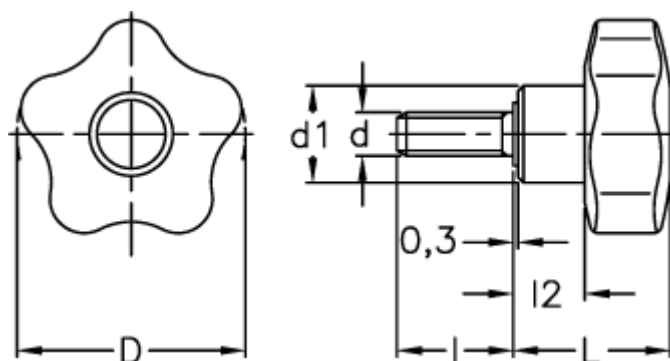

# Data Sheet

Article number: 23020698335  
Description: E+G Lobe knob  
VCT.25 p-M6x20-C5, blue cap

## Measures

---

D = 25  
d1 = 13  
d 6g = M6  
l = 20  
L = 19.0  
l2 = 8